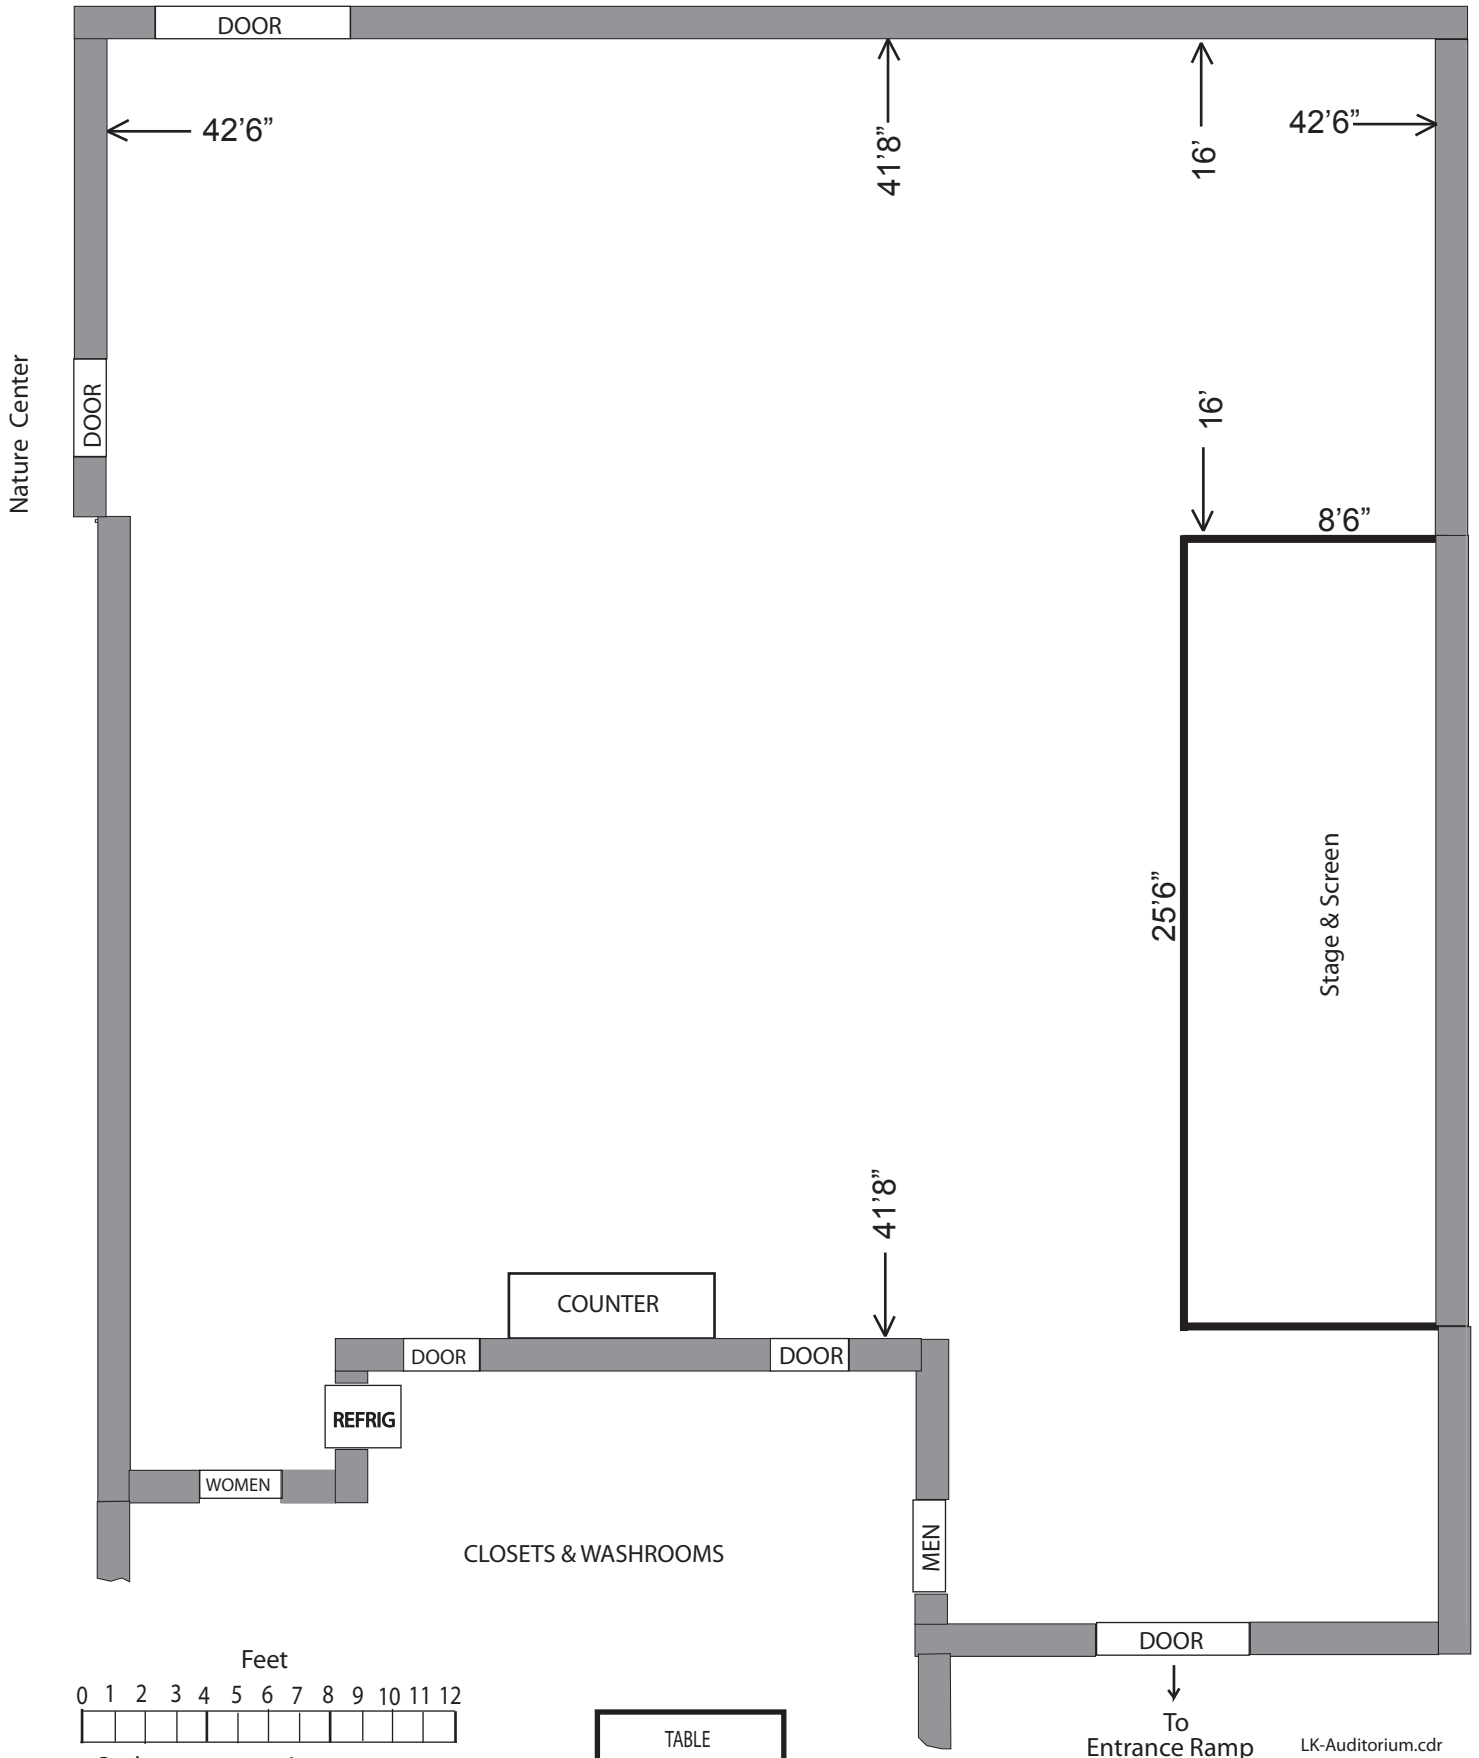

Lake Katherine The Brigid O'Malley Auditorium

rev 2 10-18-08

NORTH

Capacity = 130

TABLE
6 ft x 30 in

To
Entrance Ramp