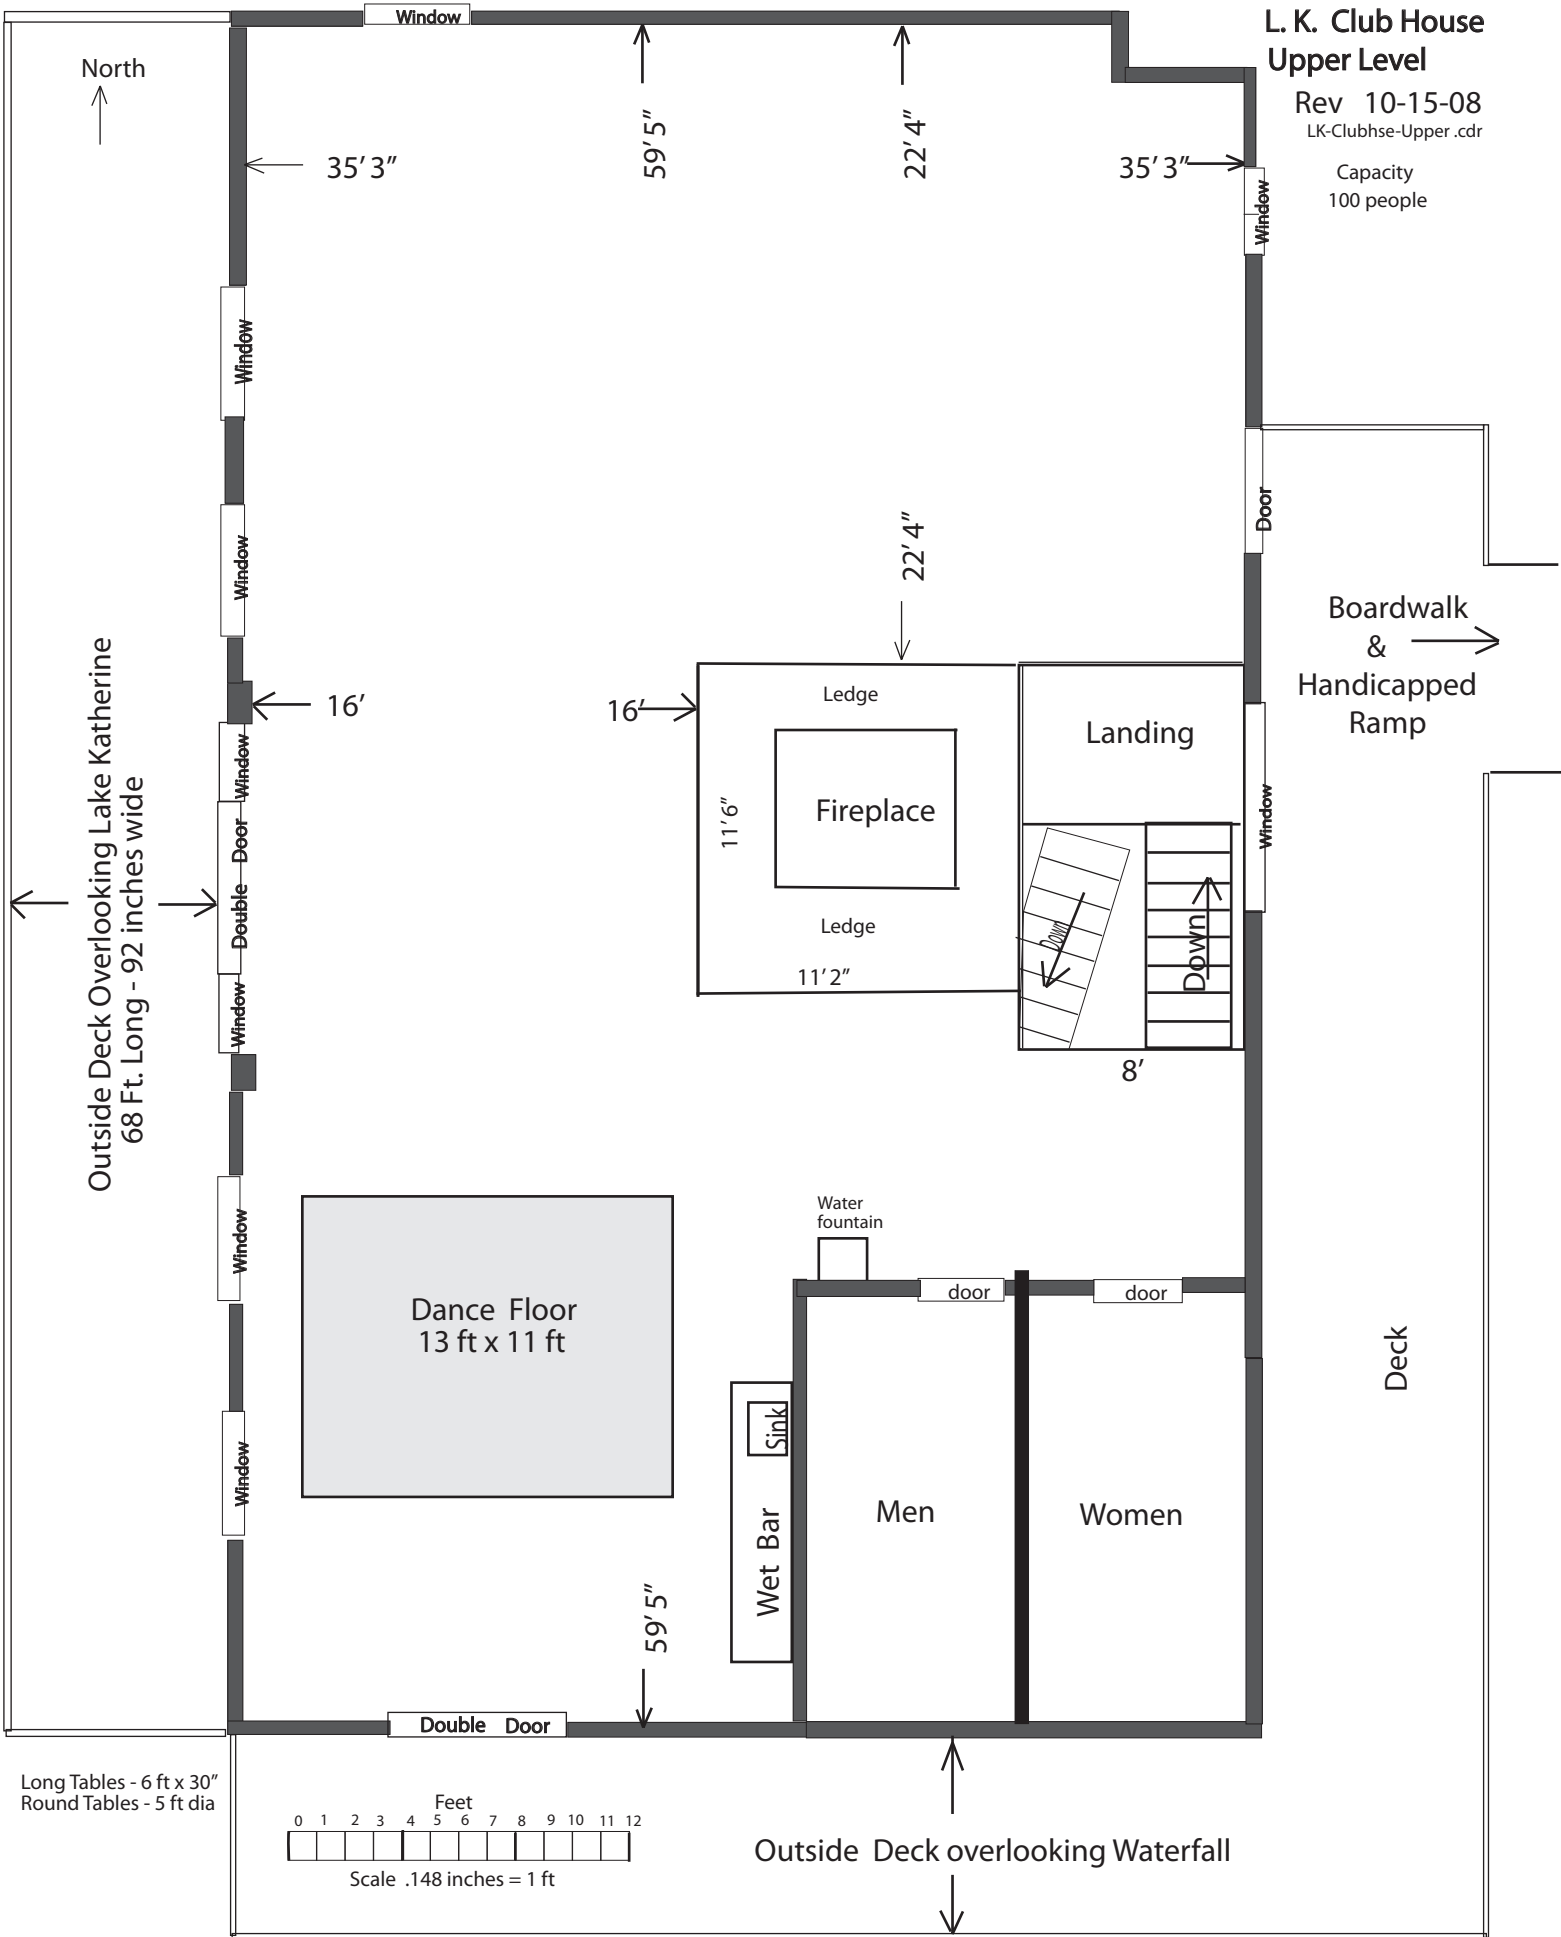

L. K. Club House
Upper Level

Rev 10-15-08

LK-Clubhse-Upper.cdr

Capacity
100 people

North
↑

35'3"

59'5"

22'4"

35'3"

Window

Window

Window

Window

Window

Window

Window

Outside Deck Overlooking Lake Katherine
68 Ft. Long - 92 inches wide

16'

16'

22'4"

Fireplace

Ledge

Ledge

Landing

8'

Boardwalk
&
Handicapped
Ramp

Dance Floor
13 ft x 11 ft

Water fountain

door

door

Wet Bar

Sink